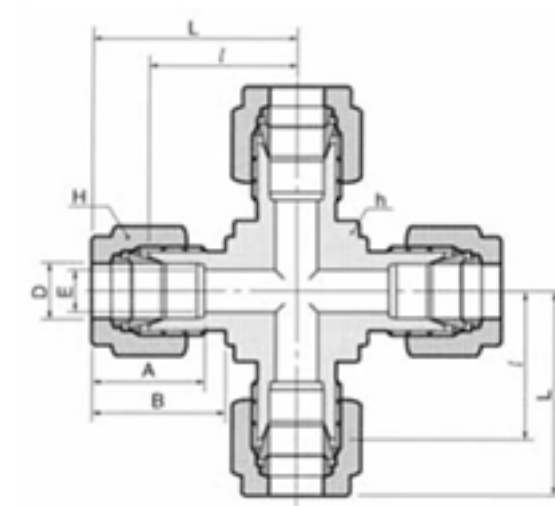

Unión Cruz DX

Conector Pulgada

Part No.	Tube O.D.		E Min.
	In	mm	
DX-1	1/16	1.59	1.27
DX-2	1/8	3.17	2.28
DX-3	3/16	4.76	3.04
DX-4	1/4	6.35	4.82
DX-5	5/16	7.93	6.35
DX-6	3/8	9.52	7.11
DX-8	1/2	12.70	10.41
DX-10	5/8	15.87	12.70
DX-12	3/4	19.05	15.74
DX-14	7/8	22.22	18.28
DX-16	1	25.40	22.35
DX-20	1-1/4	31.75	27.68
DX-24	1-1/2	38.10	33.90
DX-32	2	50.80	45.97

Conector Métrico

Part No.	Tube O.D.	
	D	E Min.
DX-3M	3	2.4
DX-4M	4	2.4
DX-6M	6	4.8
DX-8M	8	6.4
DX-10M	10	7.9
DX-12M	12	9.5
DX-15M	15	11.9
DX-16M	16	12.7
DX-18M	18	15.1
DX-20M	20	15.9
DX-22M	22	18.3
DX-25M	25	21.8
DX-28M	28	21.8
DX-32M	32	28.6