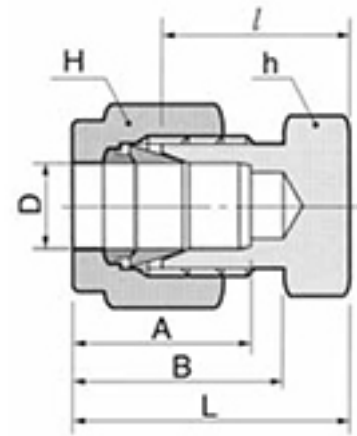

## Conector Pulgada

| Part No. | Tube O.D.<br>D |       | Width Across Flat<br>h |       |       |       |
|----------|----------------|-------|------------------------|-------|-------|-------|
|          | in             | mm    | in                     | mm    | in    | mm    |
| DC - 1   | 1/16           | 1.59  | 5/16                   | 7.93  | 5/16  | 7.93  |
| DC - 2   | 1/8            | 3.17  | 7/16                   | 11.11 | 7/16  | 11.11 |
| DC - 3   | 3/16           | 4.76  | 7/16                   | 11.11 | 1/2   | 12.70 |
| DC - 4   | 1/4            | 6.35  | 1/2                    | 12.70 | 9/16  | 14.28 |
| DC - 5   | 5/16           | 7.93  | 9/16                   | 14.28 | 5/8   | 15.87 |
| DC - 6   | 3/8            | 9.52  | 5/8                    | 15.87 | 11/16 | 17.46 |
| DC - 8   | 1/2            | 12.70 | 13/16                  | 20.63 | 7/8   | 22.22 |
| DC - 10  | 5/8            | 15.87 | 15/16                  | 23.81 | 1     | 25.40 |
| DC - 12  | 3/4            | 19.05 | 1-1/16                 | 26.98 | 1-1/8 | 28.57 |
| DC - 14  | 7/8            | 22.22 | 1-3/16                 | 30.16 | 1-1/4 | 31.75 |
| DC - 16  | 1              | 25.40 | 1-3/8                  | 34.92 | 1-1/2 | 38.10 |
| DC - 20  | 1-1/4          | 31.75 | 1-3/4                  | 44.45 | 1-7/8 | 47.63 |
| DC - 24  | 1-1/2          | 38.10 | 2-1/8                  | 53.98 | 2-1/4 | 57.15 |
| DC - 32  | 2              | 50.80 | 2-3/4                  | 69.85 | 3     | 76.20 |